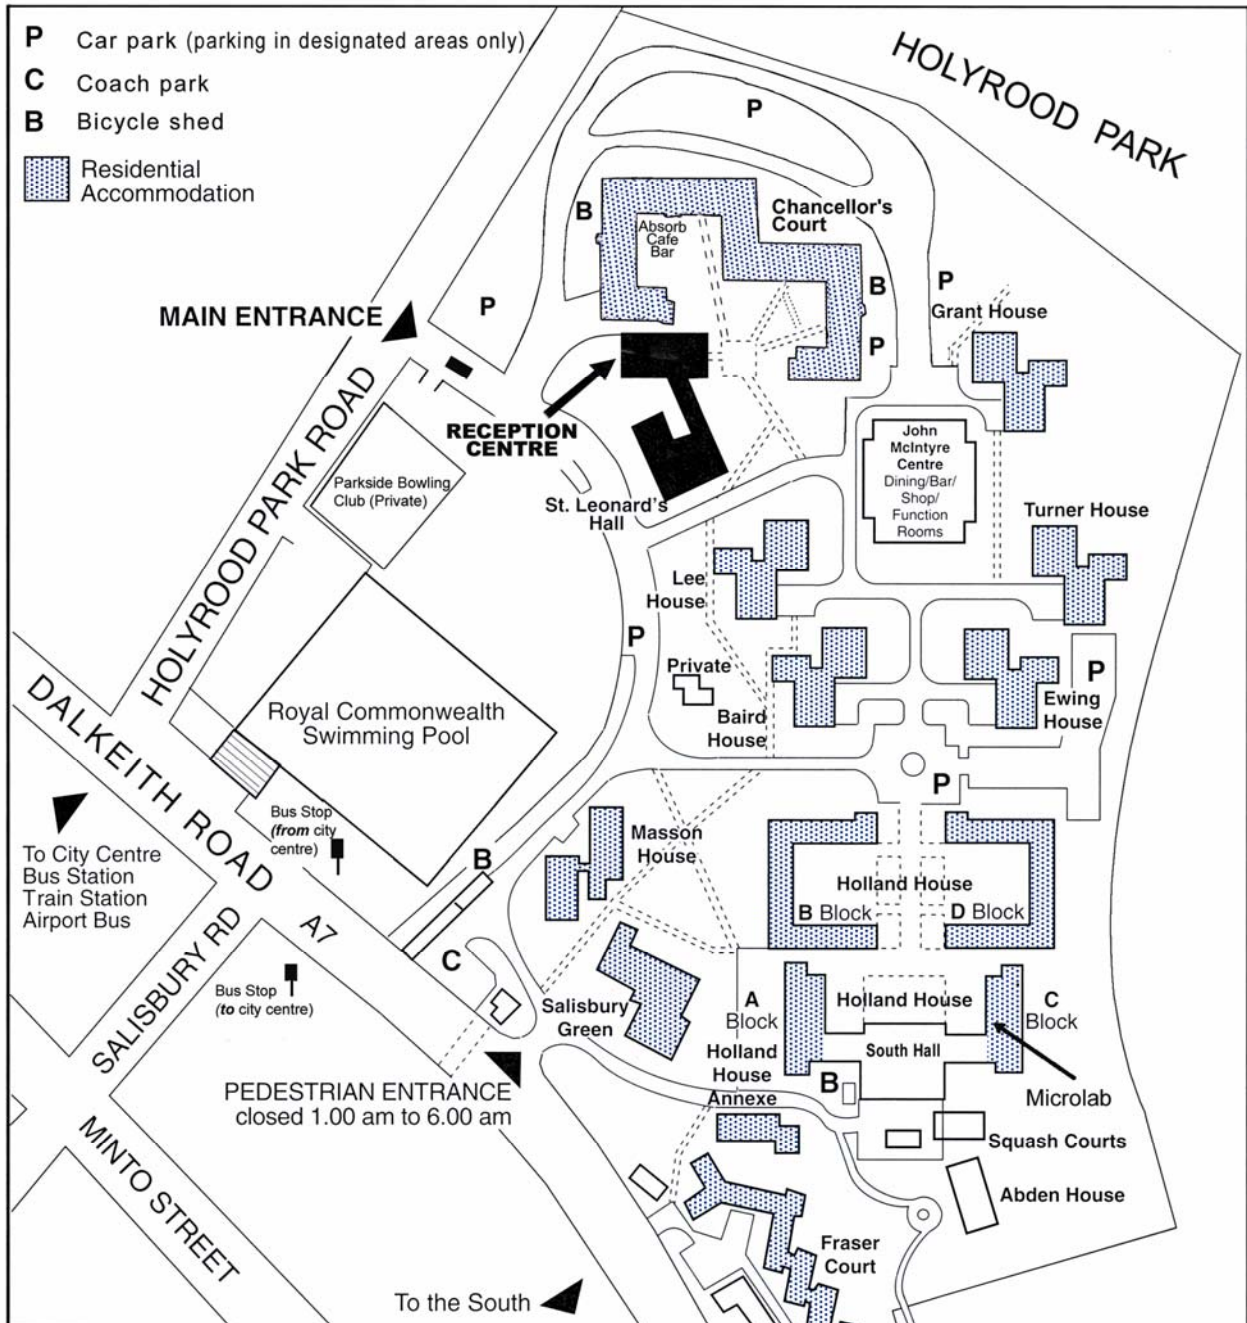

The University of Edinburgh

Accommodation Services

Email: accommodation@ed.ac.uk
www.accom.ed.ac.uk

Edinburgh First

Email: EdinburghFirst@ed.ac.uk
www.EdinburghFirst.com
Phone: 0131 651 2189
Fax: 0131 667 7271

Pollock Halls of Residence

Useful phone numbers

Visit Scotland: 0131 332 2433
City Cabs: 0131 228 6876
Lothian Buses info: 0131 555 6363
First Edinburgh bus info: 08708 72 72 71
Rail enquiries: 08457 48 49 50

Edinburgh Airport: 0131 333 1000
British Airways (reservations): 08708 50 98 50
British Airways (flight info): 0870 55 111 55
British Midland Airways: 0870 60 70 555
KLM UK: 08705 074 074